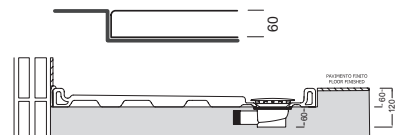

NEW

Y1DV (Bi-White)
Y1E4 (CR-Chrome)
Piletta completa h 60 mm con scarico
da 90 mm, coperchio tondo
(per piatti doccia LIF.RO)
Complete siphon drainage 90 mm,
h 60 mm, with round cover
(for LIF.RO shower trays)

**COPRIPILETTA
TONDO**
FLUSH-FITTING
DRAIN COVER

**SCARICO ESTRAIBILE
E DI FACILE MANUTENZIONE.**
PORTATA 33 (lt/sec) H ACQUA
BATTENTE 0,41
REMOVABLE EASY-CARE
DRAIN TRAP.
FLOW RATE 33 (l/sec) WATER
LEVEL 0,41

in appoggio
surface mounted

filo pavimento
flush with floor

in appoggio
surface mounted

filo pavimento
flush with floor

hatria