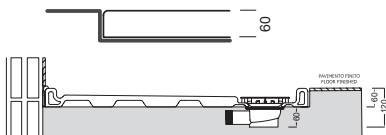

NEW

Y1DV (Bi-White)
Y1E4 (CR-Chrome)
Piletta completa h 60 mm con scarico
da 90 mm, coperchio tondo
(per piatti doccia LIF.RO)
Complete siphon drainage 90 mm,
h 60 mm, with round cover
(for LIF.RO shower trays)

**COPRIPILETTA
TONDO**
FLUSH-FITTING
DRAIN COVER

**SCARICO ESTRAIBILE
E DI FACILE MANUTENZIONE.**
PORTATA 33 (lt/sec) H ACQUA
BATTENTE 0,41
REMOVABLE EASY-CARE
DRAIN TRAP.
FLOW RATE 33 (l/sec) WATER
LEVEL 0,41

in appoggio
surface mounted

filo pavimento
flush with floor

in appoggio
surface mounted

filo pavimento
flush with floor

hatria