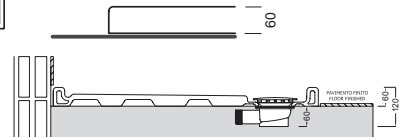

NEW

Y1DV (Bi-White)
Y1E4 (CR-Chrome)
Piletta completa h 60 mm con scarico
da 90 mm, coperchio tondo
(per piatti doccia LIF.RO)
Complete siphon drainage 90 mm,
h 60 mm, with round cover
(for LIF.RO shower trays)

**COPRIPILETTA
TONDO**
FLUSH-FITTING
DRAIN COVER

**SCARICO ESTRAIBILE
E DI FACILE MANUTENZIONE.**
PORTATA 33 (lt/sec) H ACQUA
BATTENTE 0,41
REMOVABLE EASY-CARE
DRAIN TRAP.
FLOW RATE 33 (l/sec) WATER
LEVEL 0,41

in appoggio
surface mounted

filo pavimento
flush with floor

in appoggio
surface mounted

filo pavimento
flush with floor

hatria